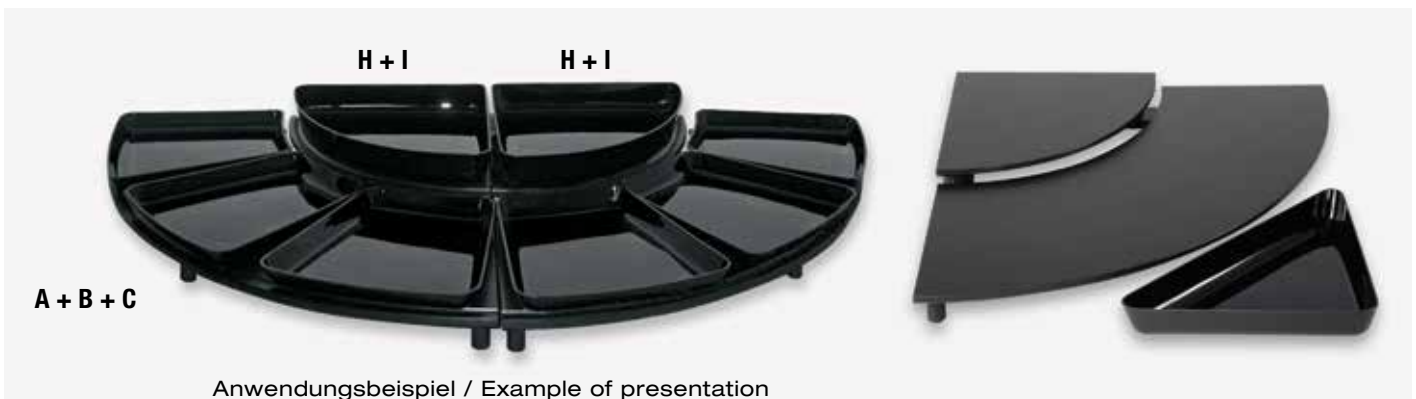

Mini 1/4-Kreis | Riser 1/4-Circle Mini

Beschreibung/Description	Material	Farbe/Color	Format/Size	Art.-Nr./Art. No
Thekenstufe Mini 1/4-Kreis/Riser 1/4-Circle Mini	PE500	schwarz/black	550x550x65 mm	154.1001.17
Dreieck-Schale/Bowl triangular	ABS	schwarz/black	400x280x280x40 mm	122.5040284.17