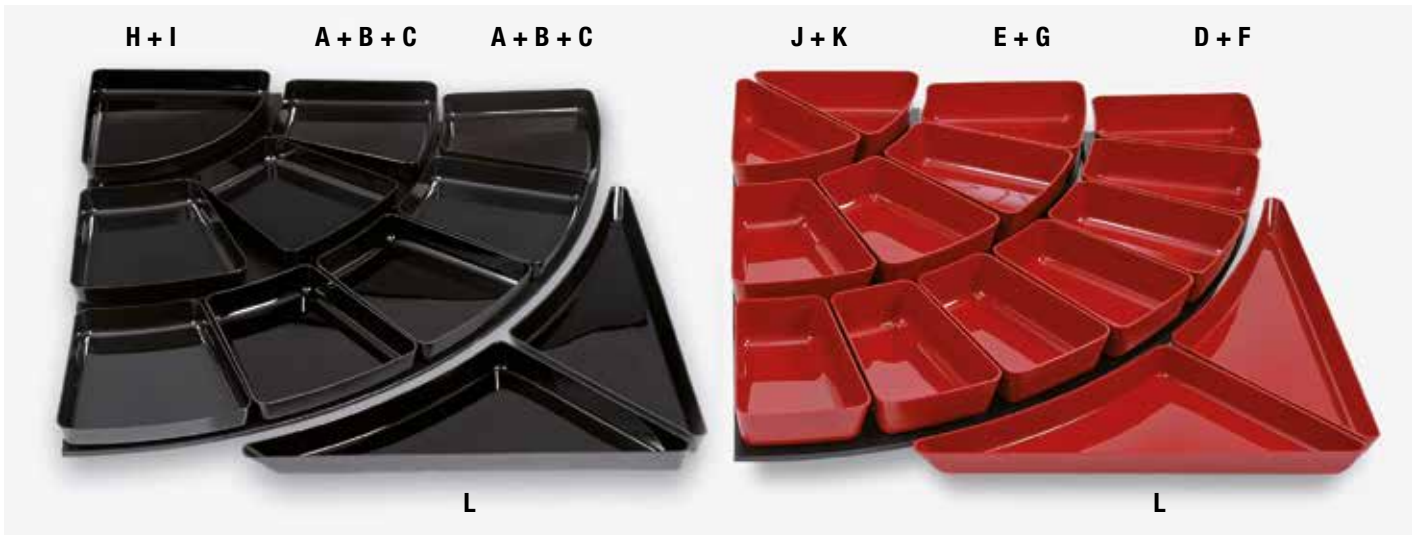

1/4-Kreise
Riser 1/4-circle

Premium & Eco

Neue Trapez-Schalen (klein & mitte)
New trapezoid bowls (small & middle)

Arena

Beschreibung/Description	Material	Format/Size	schwarz/black	rot/red
Thekenstufe 1/4-Kreis Premium/Riser 1/4-circle Premium	PE500	800x800x65 mm	154.100.17	
Thekenstufe 1/4-Kreis Eco/Riser 1/4-circle Eco	PE500	800x800x65 mm	154.105.17	
Thekenstufe Arena/Riser Arena	PE500	800x800x45 mm	154.180.17	
A Platte Trapez/Food tray trapezoid	ABS	240x240x170x24 mm	112.102417.17	
B Schale Trapez/Food bowl trapezoid	ABS	240x240x170x40 mm	122.1024174.17	
C Schale Trapez/Food bowl trapezoid	ABS	240x240x170x60 mm	122.1024176.17	
D Schale Trapez klein/Food bowl trapezoid small	ABS	240x170x120x40 mm	122.5024194.17	
E Schale Trapez mitte/Food bowl trapezoid middle	ABS	240x200x115x40 mm	122.5024224.17	
F Schale Trapez klein/Food bowl trapezoid small	ABS	240x170x120x60 mm	122.5024196.17	122.5024196.30
G Schale Trapez mitte/Food bowl trapezoid middle	ABS	240x200x120x60 mm	122.5024226.17	122.5024226.30
H Schale 1/4-Kreis/Bowl 1/4-circle	ABS	280x280x40 mm	122.5028284.17	
I Schale 1/4-Kreis/Bowl 1/4-circle	ABS	280x280x60 mm	122.5028286.17	
J Schale 1/8-Kreis/Bowl 1/8-circle	ABS	280x190x40 mm	122.5028194.17	
K Schale 1/8 Kreis/Bowl 1/8-circle	ABS	280x190x60 mm	122.5028196.17	122.5028196.30
L Dreieck-Set gerundet/Bowl triangular rounded set	ABS	800x560x40 mm	122.5080564.17	122.5080564.30