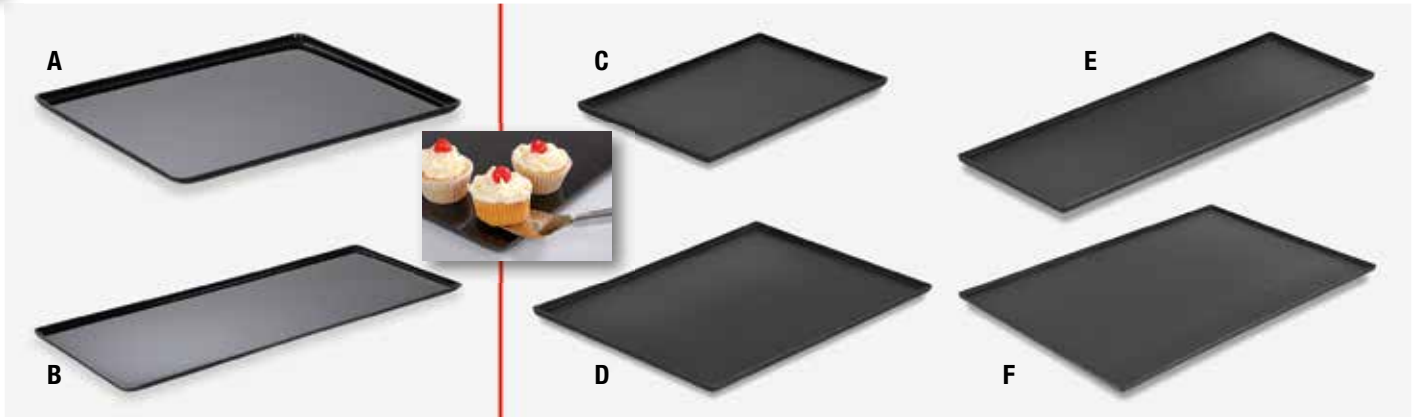

Backwaren-Platten 10 mm | Bakery Trays 10 mm

Beschreibung/Description	Farbe/Color	Format/Size	Art.-Nr./Art. No	Material	VE/PU
A Backwarenplatte/Bakery tray	schwarz/black	330x260x10 mm	109.503326.17	ABS	5
B Backwarenplatte/Bakery tray	schwarz/black	660x260x10 mm	109.506626.17	ABS	5
C Backwarenplatte/Bakery tray	schwarz matt/black mat	300x200x10 mm	109.513020.17	ABS	5
D Backwarenplatte/Bakery tray	schwarz matt/black mat	400x300x10 mm	109.514030.17	ABS	5
E Backwarenplatte/Bakery tray	schwarz matt/black mat	600x200x10 mm	109.516020.17	ABS	5
F Backwarenplatte/Bakery tray	schwarz matt/black mat	600x400x10 mm	109.516040.17	ABS	5

NEW