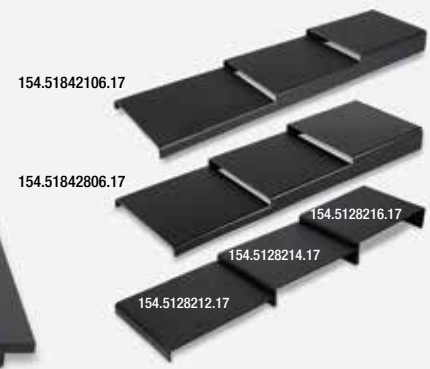

Anwendungs-Beispiel ABS
Example of presentation ABS