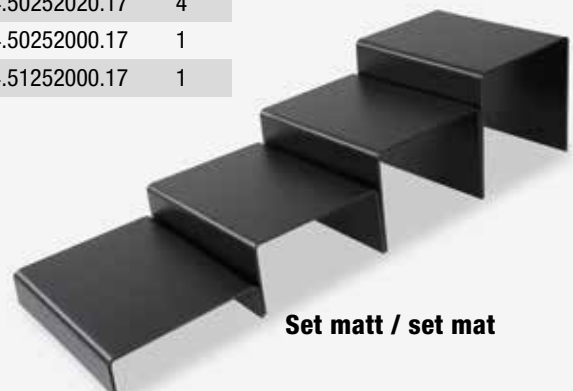

Treppenstufen | Risers

Beschreibung/Description	PE500 schwarz/black	ABS schwarz matt/black mat	Format/Size
		HOT PRICE	
Treppenstufe 1 breit / Step wide No. 1	154.421.17	154.5142282.17	420x280x25 mm
Treppenstufe 2 breit / Step wide No. 2	154.422.17	154.5142284.17	420x280x45 mm
Treppenstufe 3 breit / Step wide No. 3	154.423.17	154.5142286.17	420x280x65 mm
Treppenstufe 1 klein / Step small No. 1	154.281.17	154.5128212.17	280x210x25 mm
Treppenstufe 2 klein / Step small No. 2	154.282.17	154.5128214.17	280x210x45 mm
Treppenstufe 3 klein / Step small No. 3	154.283.17	154.5128216.17	280x210x65 mm
Treppenstufe 1 schmal / Step narrow No. 1	154.211.17	154.5142212.17	420x210x25 mm
Treppenstufe 2 schmal / Step narrow No. 2	154.212.17	154.5142214.17	420x210x45 mm
Treppenstufe 3 schmal / Step narrow No. 3	154.213.17	154.5142216.17	420x210x65 mm
Fixierleiste zu Treppe, 2 Stück / Strip to fix steps, 2 pcs.	154.42.98		840 mm
3-Stufen-Podest / Podium 3 levels		154.51842106.17	840x210x65 mm
3-Stufen-Podest / Podium 3 levels		154.51842806.17	840x280x65 mm

Anwendungs-Beispiel PE500
Example of presentation PE500

Anwendungs-Beispiel ABS
Example of presentation ABS

Podeste | Podium

Beschreibung/Description	Material	Farbe/Color	Format/Size	Art.-Nr./Art. No	VE/PU
Podest/Podium	ABS	schwarz matt/black mat	170x100x40 mm	154.5117104.17	1
Podest/Podium	ABS	schwarz matt/black mat	170x100x72 mm	154.5117107.17	1
Podest 1/Podium 1	ABS	schwarz/black	250x200x50 mm	154.50252005.17	4
Podest 2/Podium 2	ABS	schwarz/black	250x200x100 mm	154.50252010.17	4
Podest 3/Podium 3	ABS	schwarz/black	250x200x150 mm	154.50252015.17	4
Podest 4/Podium 4	ABS	schwarz/black	250x200x200 mm	154.50252020.17	4
Podest-Set 4 Höhen	ABS	schwarz/black		154.50252000.17	1
Podium-set 4 levels	ABS	schwarz matt/black mat		154.51252000.17	1