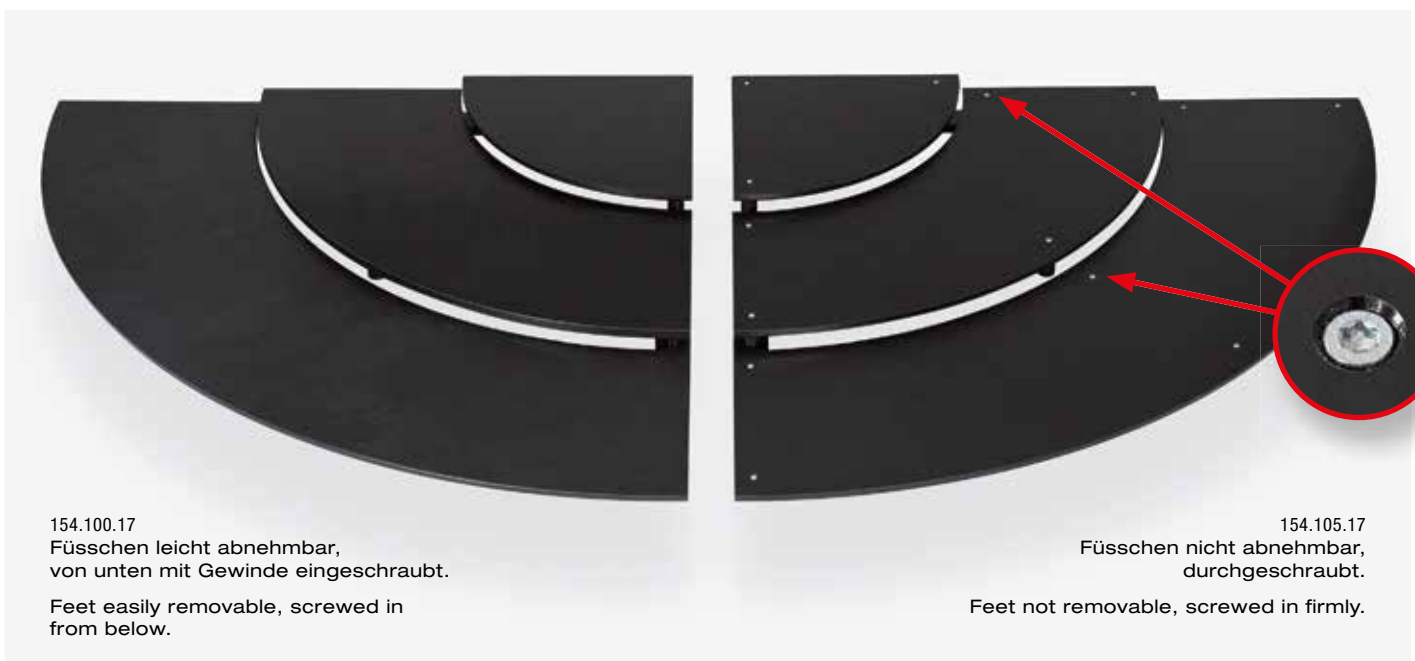

Neue Trapez-Schalen (klein & mitte)
New trapezoid bowls (small & middle)