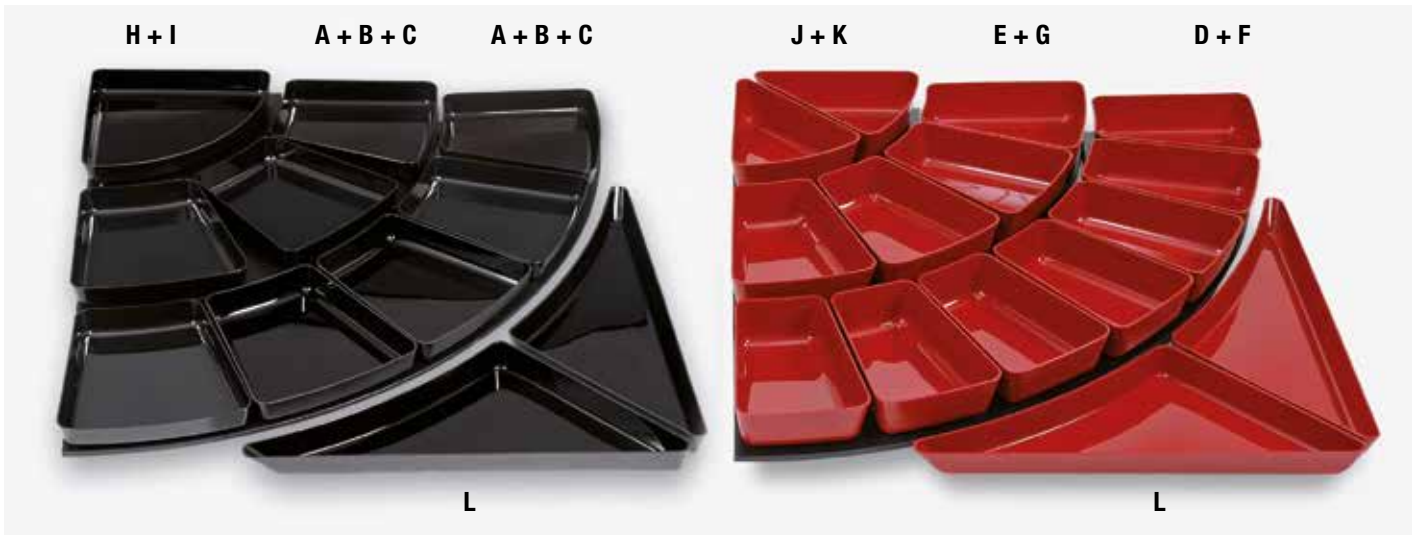

1/4-Kreise Riser 1/4-circle Premium & Eco