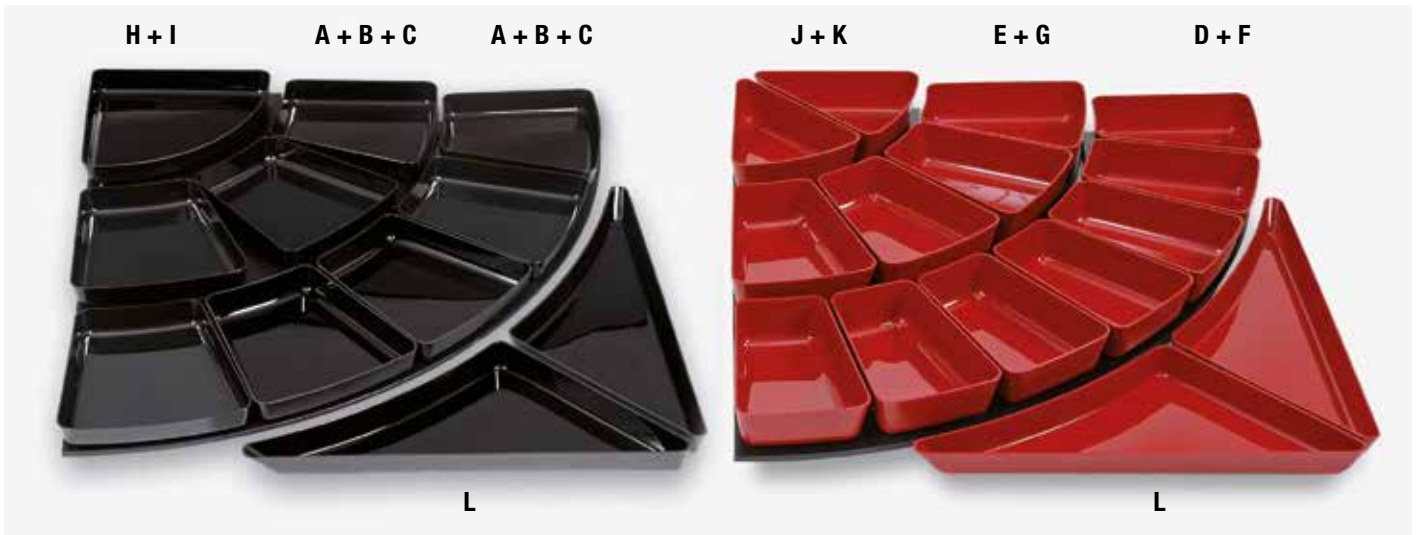

1/4-Kreise
Riser 1/4-circle

Premium & Eco