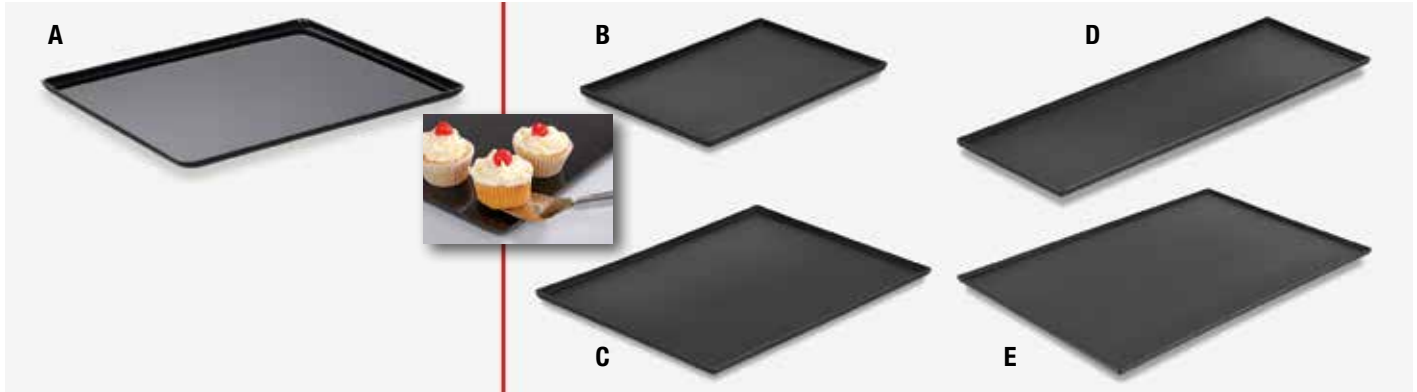

Backwaren-Platten 10 mm | Bakery Trays 10 mm

Beschreibung/Description	Farbe/Color	Format/Size	Art.-Nr./Art. No	Material	VE/PU
A Backwarenplatte/Bakery tray	schwarz/black	330x260x10 mm	109.503326.17*	ABS	5
B Backwarenplatte/Bakery tray	schwarz matt/black mat	300x200x10 mm	109.513020.17	ABS	5
C Backwarenplatte/Bakery tray	schwarz matt/black mat	400x300x10 mm	109.514030.17	ABS	5
D Backwarenplatte/Bakery tray	schwarz matt/black mat	600x200x10 mm	109.516020.17	ABS	5
E Backwarenplatte/Bakery tray	schwarz matt/black mat	600x400x10 mm	109.516040.17	ABS	5

* Artikel verfügbar solange Vorrat / Item available while stocks last